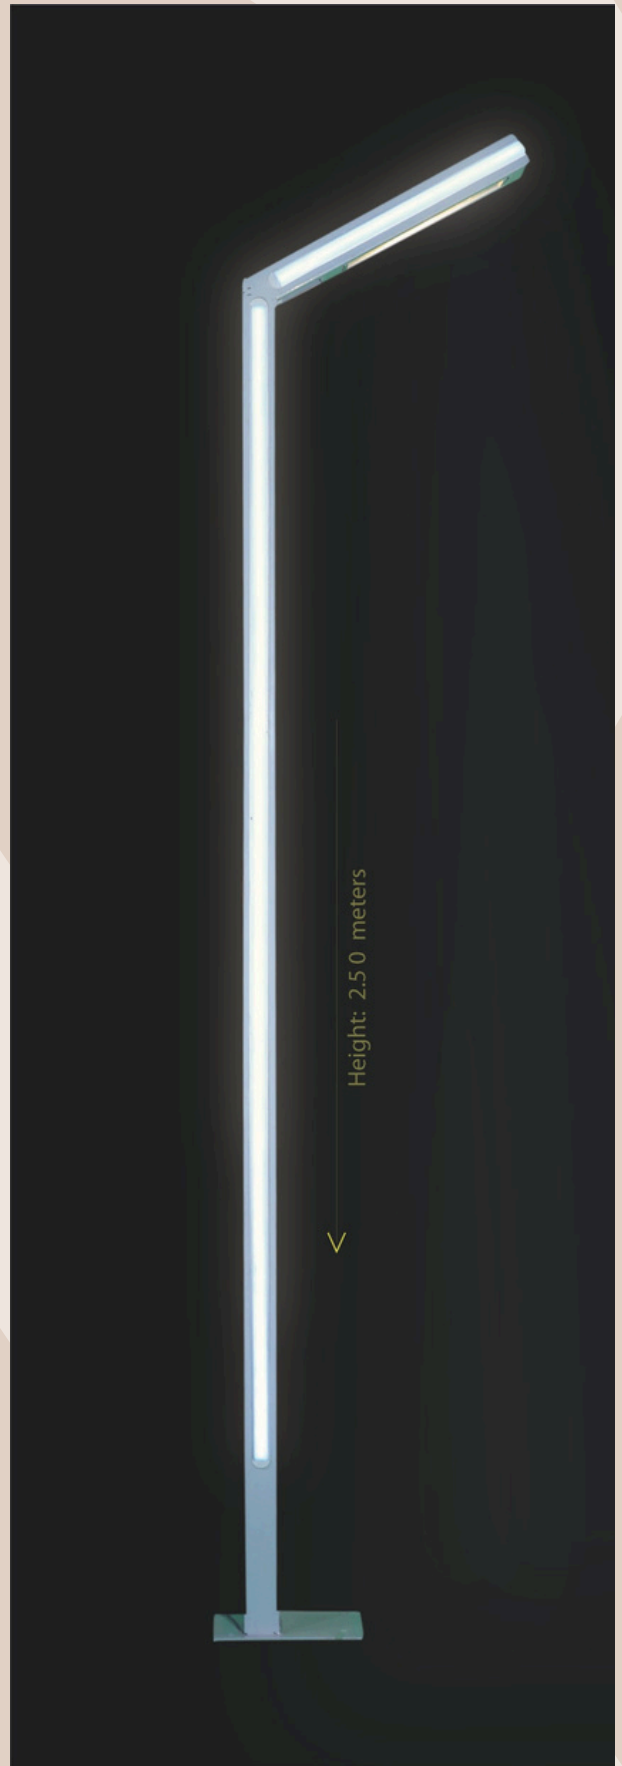

CATEGORY 1 (2:3 METERS)

III Model: 2

Input voltage: 160-250v AC
Frequency: 50/60 HZ
PWR S: LED
PF: 0.97

Led type: 2835 SMD
Color temperature:
3000K-6000K-7000K-4000K
Height: 2.50 meters
Color: 7035

Intensity of illumination: 137W
Current intensity: 220V
ip Rating: ip65
Guarantee: 1 year

[01014074000](tel:01014074000)

EITahra Mall, Street 34, 1st District, Elsheikh Zayed, GIZA