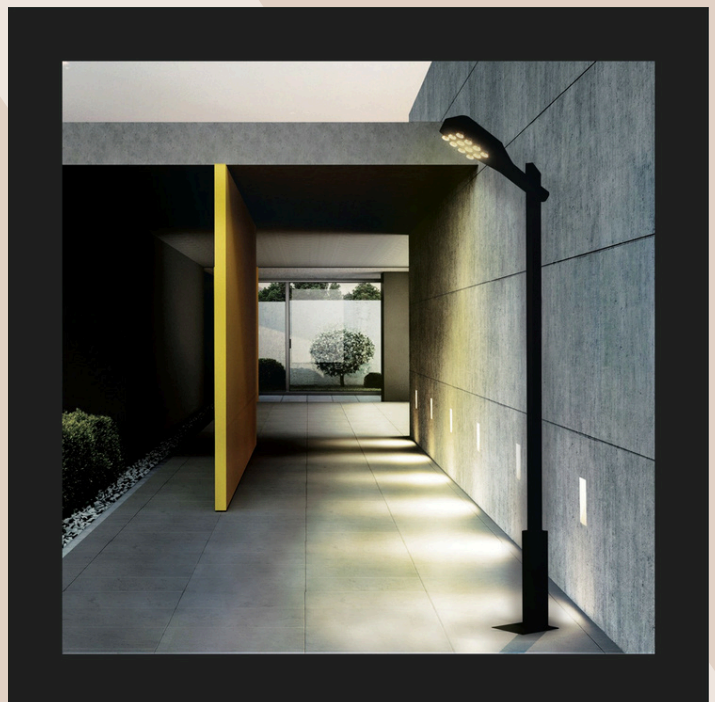

[01014074000](tel:01014074000)

EITahra Mall, Street 34, 1st District, Elsheikh Zayed, GIZA