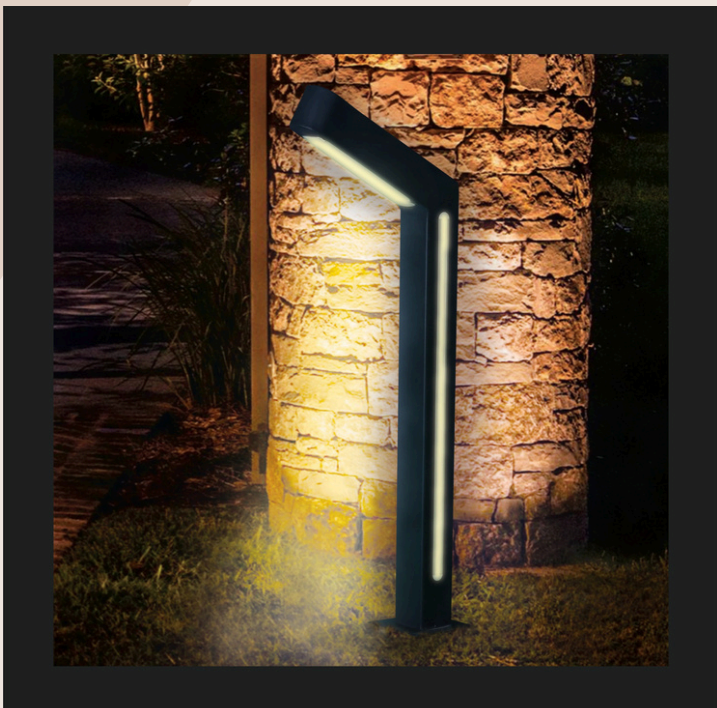

CATEGORY 2 (1:2 METERS)

III Model: 42

Input voltage: 160-250v AC
Frequency: 50/60 HZ
PWR S: LED
PF: 0.97

Led type: 2835 SMD
Color temperature:
3000K-6000K-7000K-4000K
Height: 1.00 meter
Color: 7028

Intensity of illumination: 37W
Current intensity: 220V
ip Rating: ip65
Guarantee: 1 year

[01014074000](tel:01014074000)

EITahra Mall, Street 34, 1st District, Elsheikh Zayed, GIZA