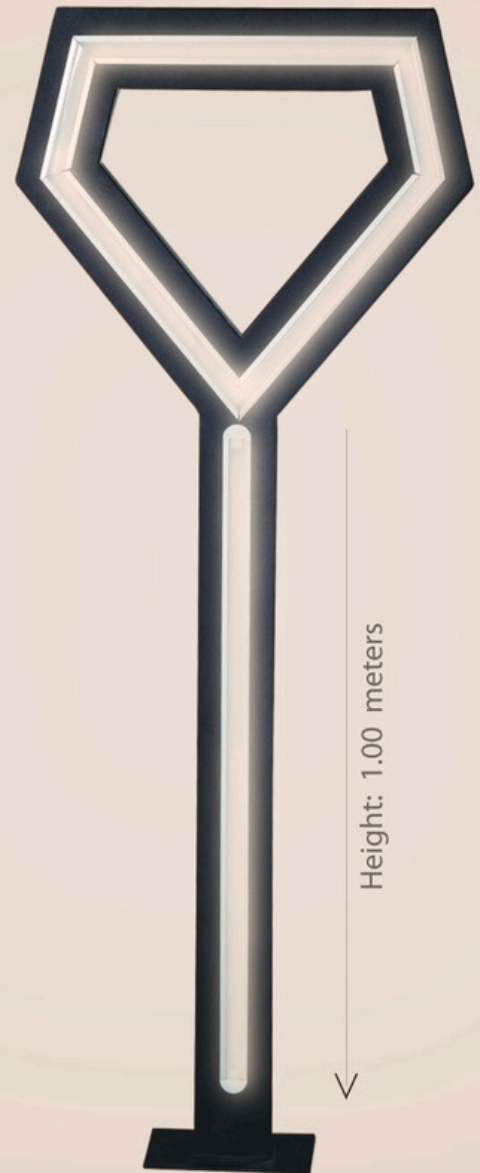

CATEGORY 2 (1:2 METERS)

III Model: 34

Input voltage: 160-250v AC
Frequency: 50/60 HZ
PWR S: LED
PF: 0.97

Led type: 2835 SMD
Color temperature:
3000K-6000K-7000K-4000K
Height: 1.00 meter
Color: 9005

Intensity of illumination: 29W
Current intensity: 220V
ip Rating: ip65
Guarantee: 1 year

[01014074000](tel:01014074000)

EITahra Mall, Street 34, 1st District, Elsheikh Zayed, GIZA