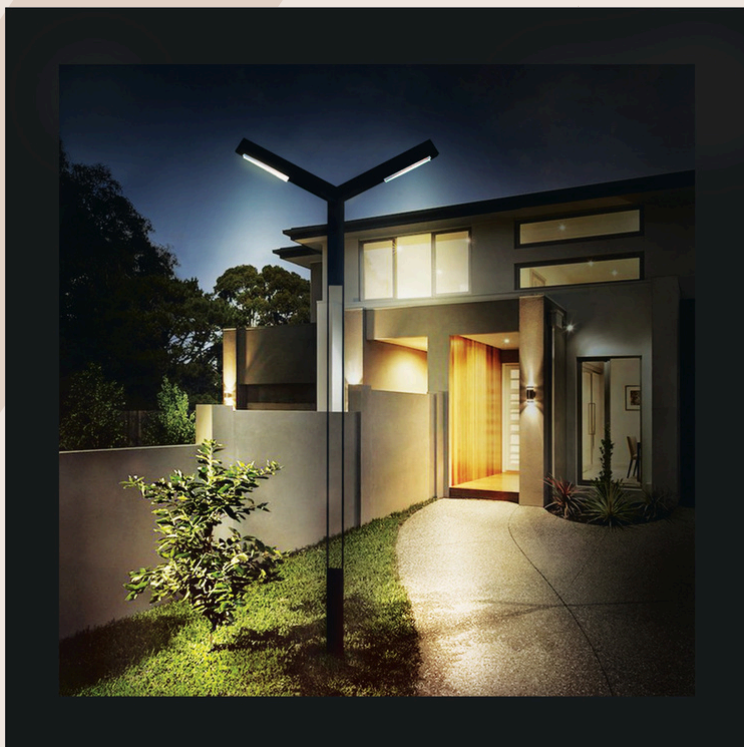

Led type: 2835 SMD
Color temperature:
3000K-6000K-7000K-4000K
Height: 3 meters
Color: 7028

Intensity of illumination: 109W
Current intensity: 220V
ip Rating: Ip65
Guarantee: 1 year

[01014074000](tel:01014074000)