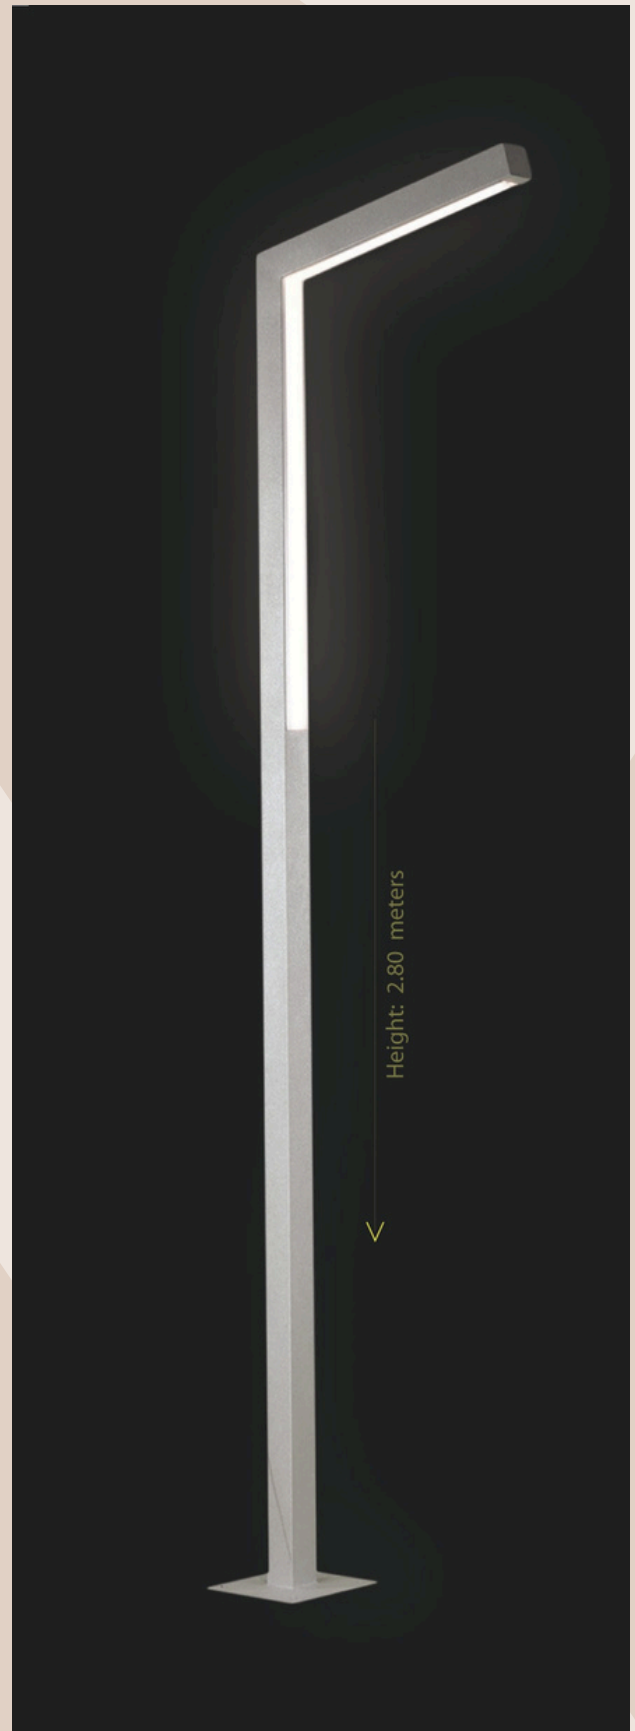

CATEGORY 1 (2:3 METERS)

III Model: 4

Input voltage: 160-250v AC
Frequency: 50/60 HZ
PWR S: LED
PF: 0.97

Led type: 2835 SMD
Color temperature:
3000K-6000K-7000K-4000K
Height: 2.25 meters
Color: 1016

Intensity of illumination: Current
intensity: 220V
ip Rating: ip65
Guarantee: 1 year

[01014074000](tel:01014074000)

EITahra Mall, Street 34, 1st District, Elsheikh Zayed, GIZA