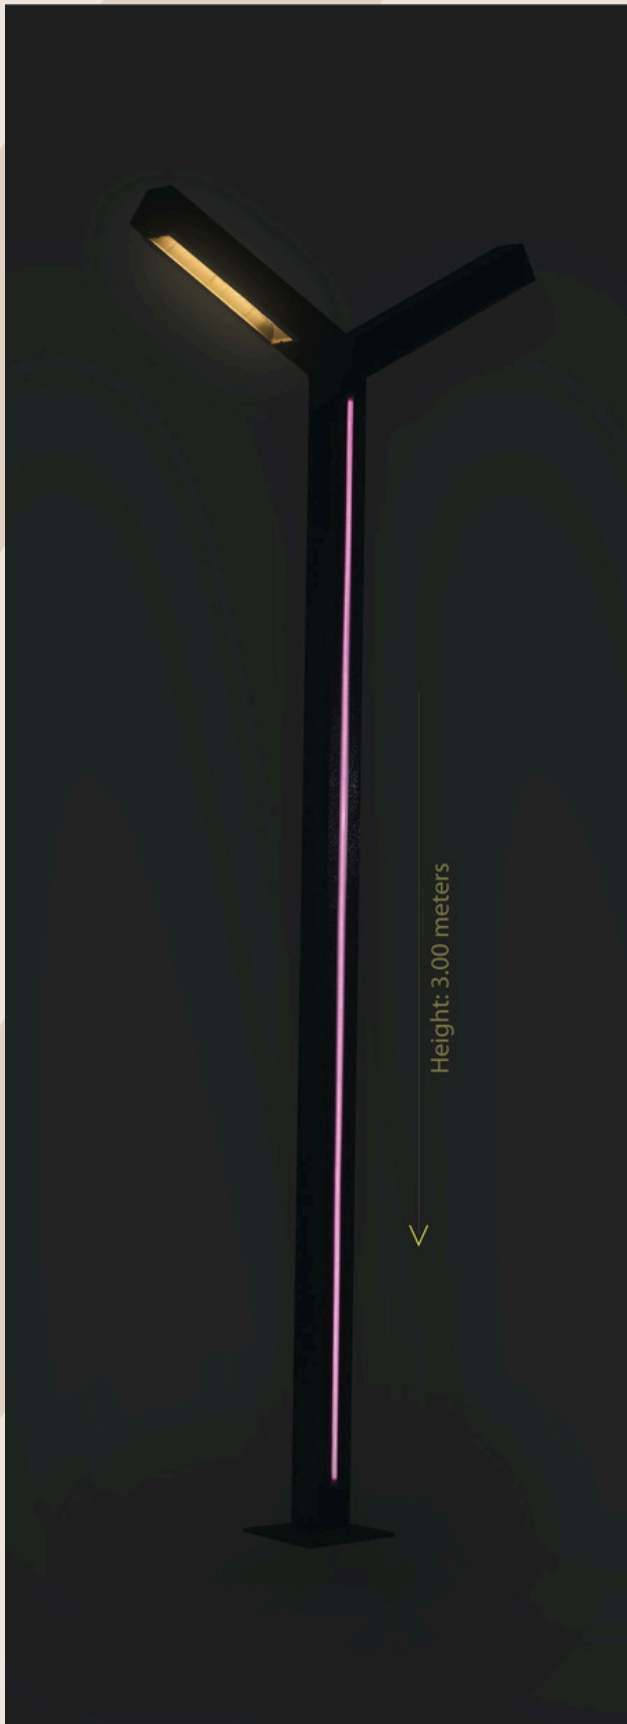

III Model: 3

Input voltage: 160-250v AC
Frequency: 50/60 HZ
PWR S: LED
PF: 0.97

Led type: 2835 SMD
Color temperature:
3000K-6000K-7000K-4000K
Height: 3.00 meters
Color: 9005

Intensity of illumination: 285W
Current intensity: 220V
ip Rating: ip65
Guarantee: 1 year