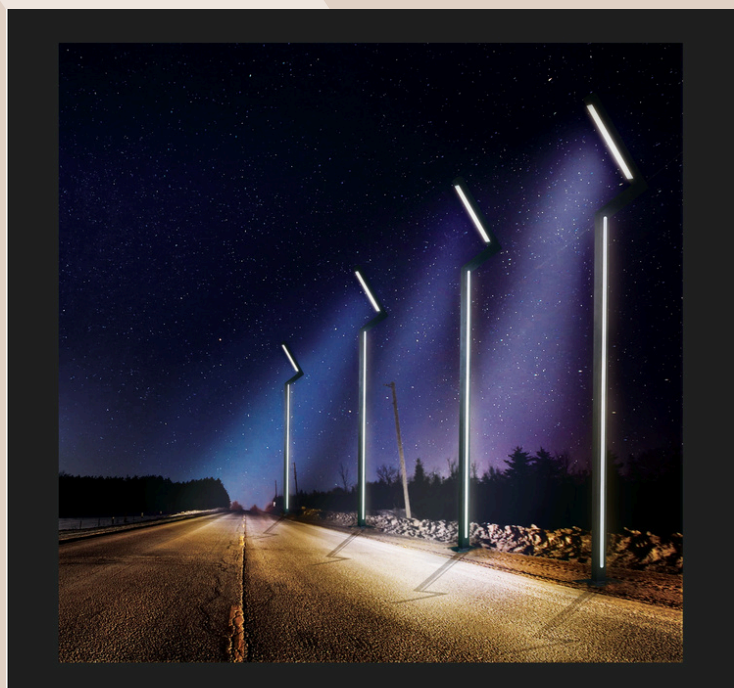

III Model: 12

Input voltage: 160-250v AC
Frequency: 50/60 HZ
PWR S: LED
PF: 0.97

Led type: 2835 SMD
Color temperature:
3000K-6000K-7000K-4000K
Height: 3.00 meters
Color: 9005

Intensity of illumination: 173W
Current intensity: 220V
ip Rating: ip65
Guarantee: 1 year