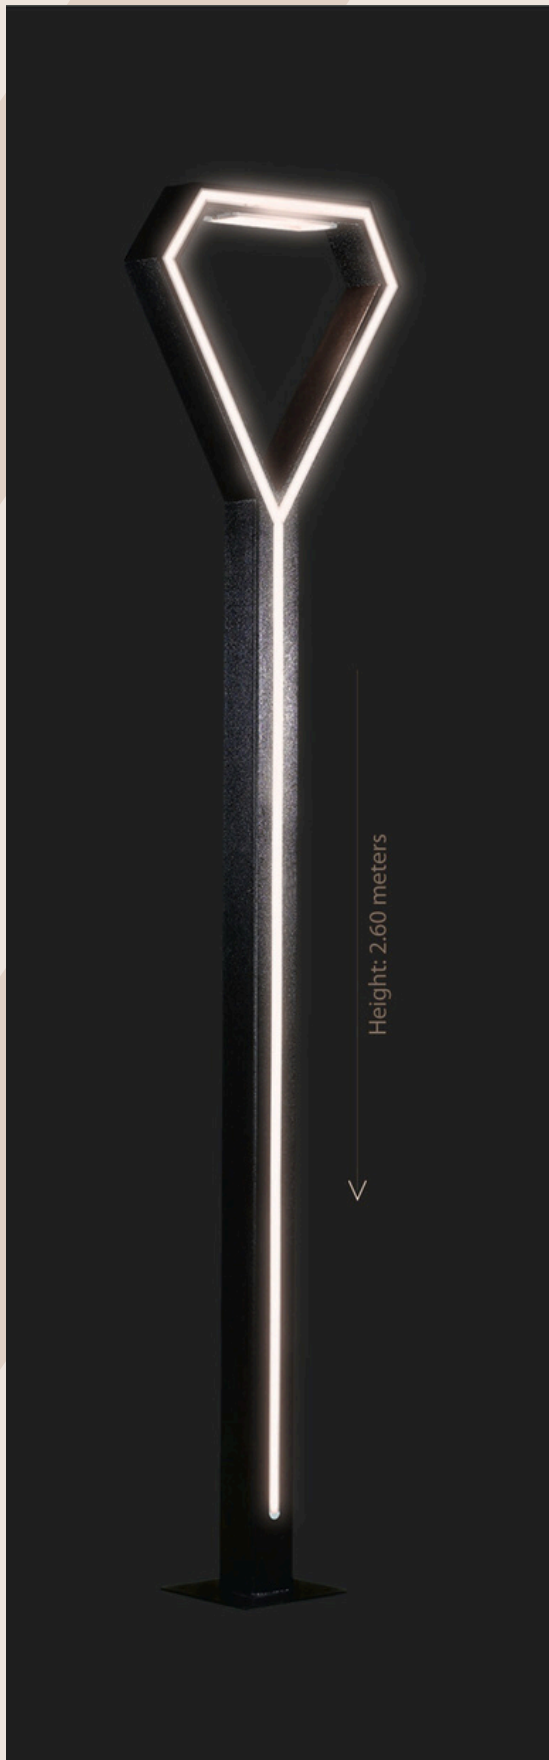

CATEGORIES

- **CATEGORY1: (2:3 METERS)**
- **CATEGORY2: (1:2 METERS)**
- **CATEGORY3: (A:B OBJECTS)**

CATEGORY 1 (2:3 METERS)

III Model: 1

Input voltage: 160-250v AC
Frequency: 50/60 HZ
PWR S: LED
PF: 0.97