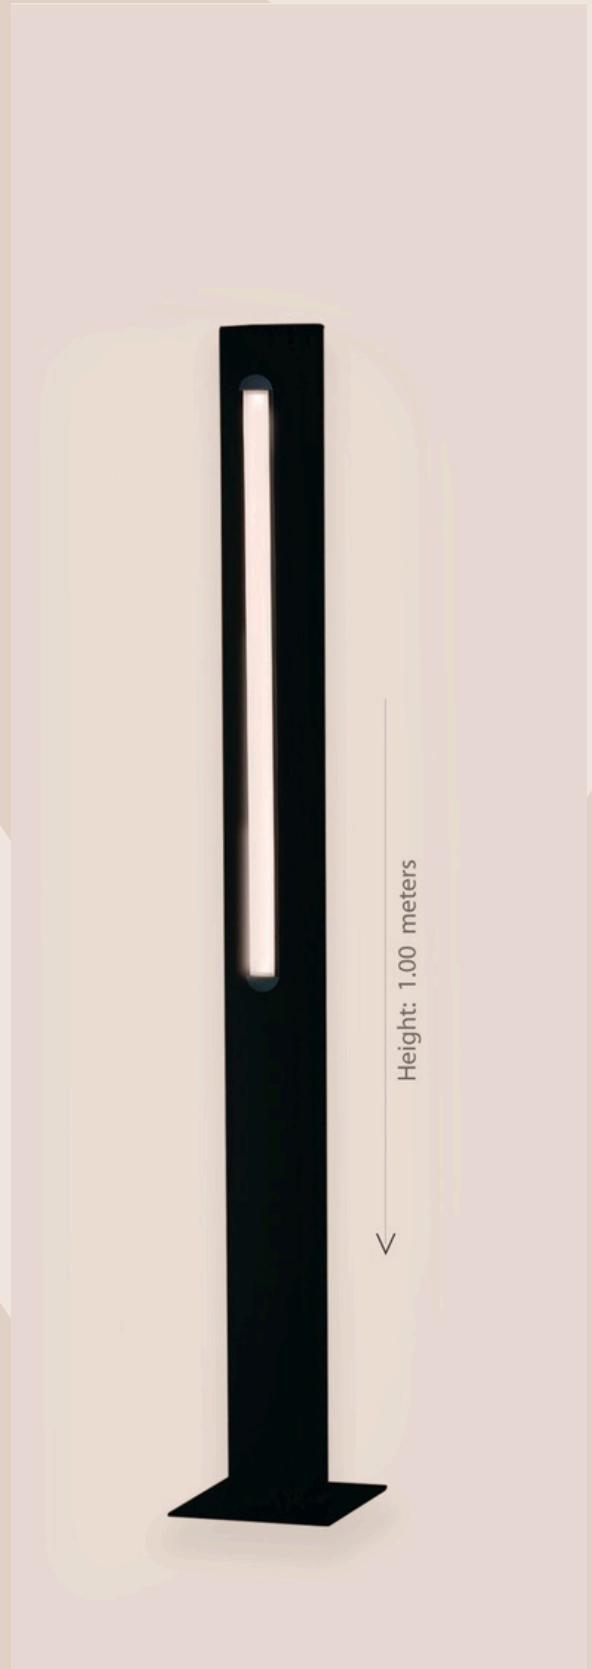

CATEGORY 2 (1:2 METERS)

III Model: 38

Input voltage: 160-250v AC
Frequency: 50/60 HZ
PWR S: LED
PF: 0.97

Led type: 2835 SMD
Color temperature:
3000K-6000K-7000K-4000K
Height: 1.00 meter
Color: 7028

Intensity of illumination: 17W
Current intensity: 220V
ip Rating: ip65
Guarantee: 1 year

[01014074000](tel:01014074000)

ElTahra Mall, Street 34, 1st District, Elsheikh Zayed, GIZA