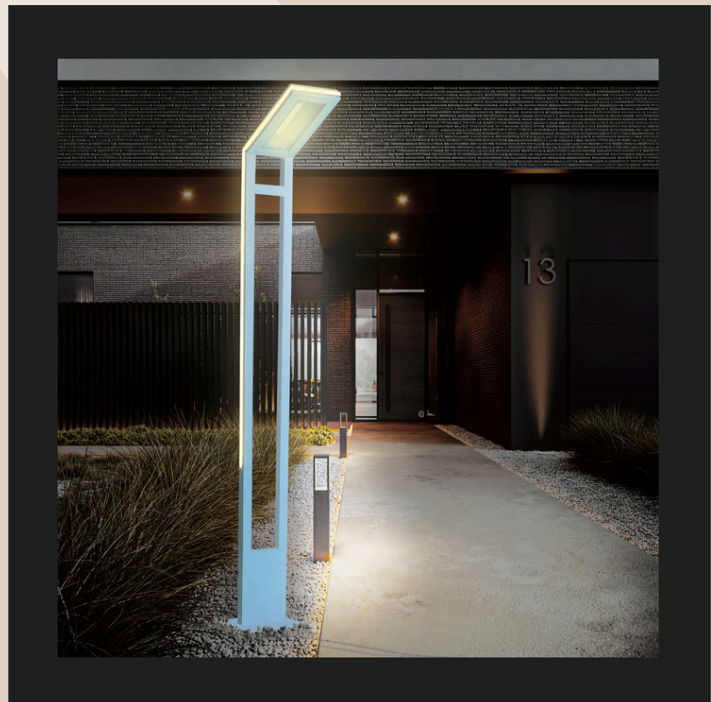

Height: 1.95 meters