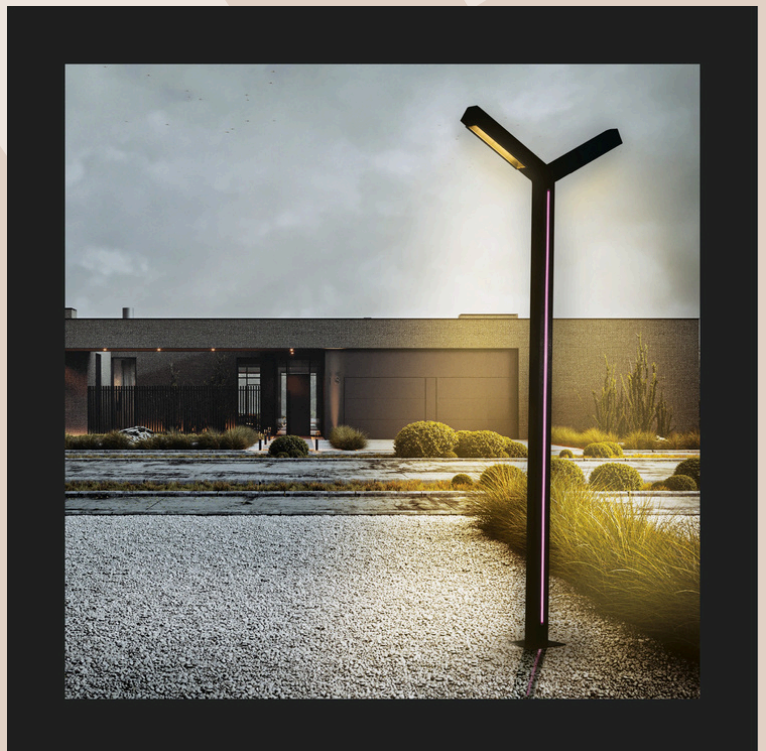

III Model: 3

Input voltage: 160-250v AC
Frequency: 50/60 HZ
PWR S: LED
PF: 0.97

Led type: 2835 SMD
Color temperature:
3000K-6000K-7000K-4000K
Height: 3.00 meters
Color: 9005

Intensity of illumination: 285W
Current intensity: 220V
ip Rating: ip65
Guarantee: 1 year