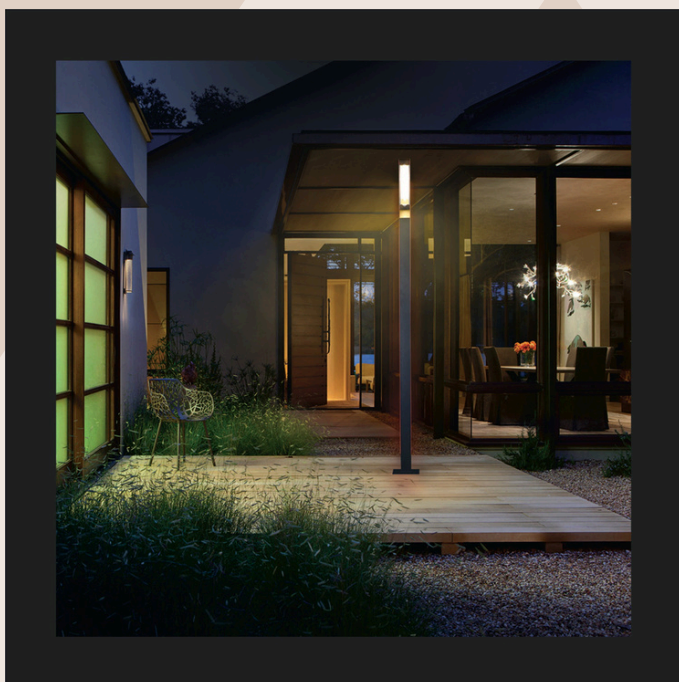

CATEGORY 1 (2:3 METERS)

III Model: 8

Input voltage: 160-250v AC
Frequency: 50/60 HZ
PWR S: LED
PF: 0.97

Led type: 2835 SMD
Color temperature:
3000K-6000K-7000K-4000K
Height: 2.95 meters
Color: 7028

Intensity of illumination: 200W
Current intensity: 220V
ip Rating: ip65
Guarantee: 1 year

[01014074000](tel:01014074000)

EITahra Mall, Street 34, 1st District, Elsheikh Zayed, GIZA