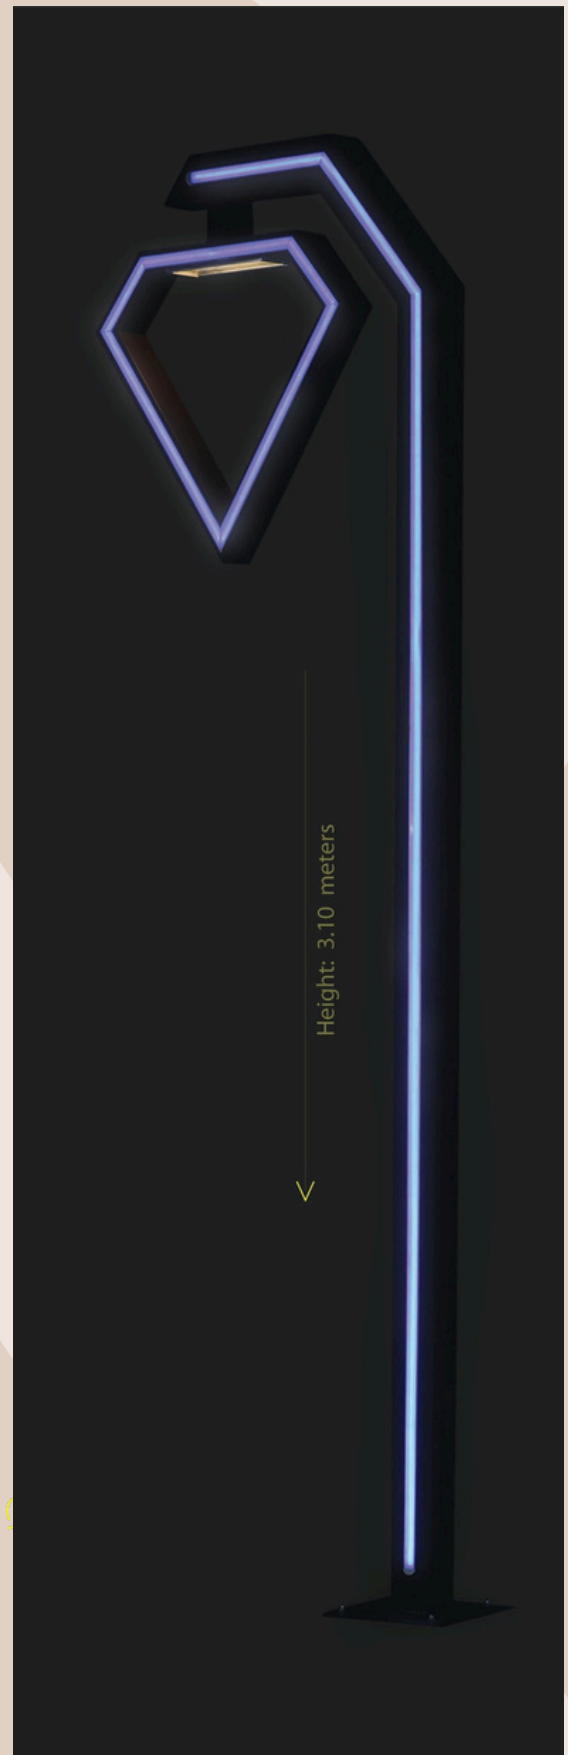

CATEGORY 1 (2:3 METERS)

III Model: 11

Input voltage: 160-250v AC
Frequency: 50/60 HZ
PWR S: LED
PF: 0.97

Led type: 2835 SMD
Color temperature:
3000K-6000K-7000K-4000K
Height: 3.10 meters
Color: 7028

Intensity of illumination: 240W
Current intensity: 220V
ip Rating: ip65
Guarantee: 1 year

[01014074000](tel:01014074000)

EITahra Mall, Street 34, 1st District, Elsheikh Zayed, GIZA