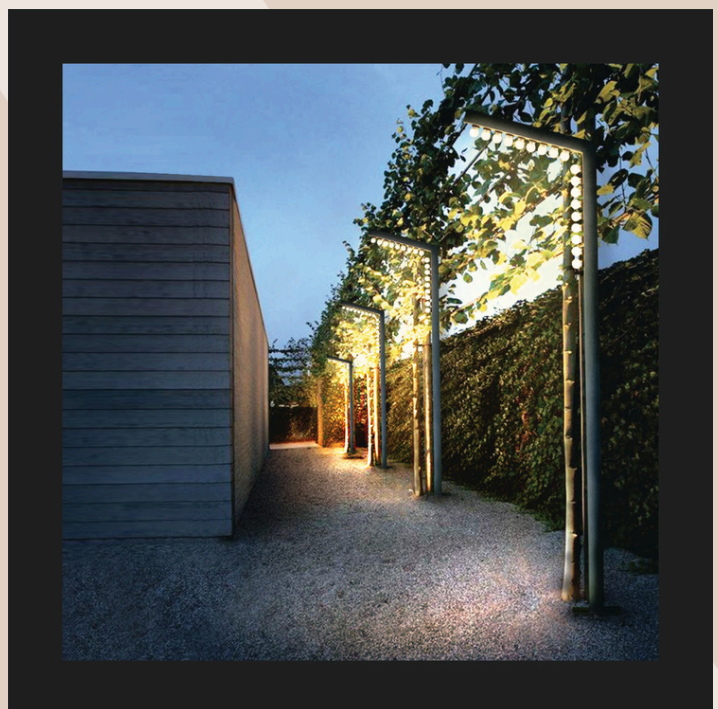

III Model: 7

Input voltage: 160-250v AC
Frequency: 50/60 HZ
PWR S: LED
PF: 0.97

Led type: 2835 SMD
Color temperature:
3000K-6000K-7000K-4000K
Height: 2.60 meters
Color: 7048

Intensity of illumination: 90W
Current intensity: 220V
ip Rating: ip65
Guarantee: 1 year