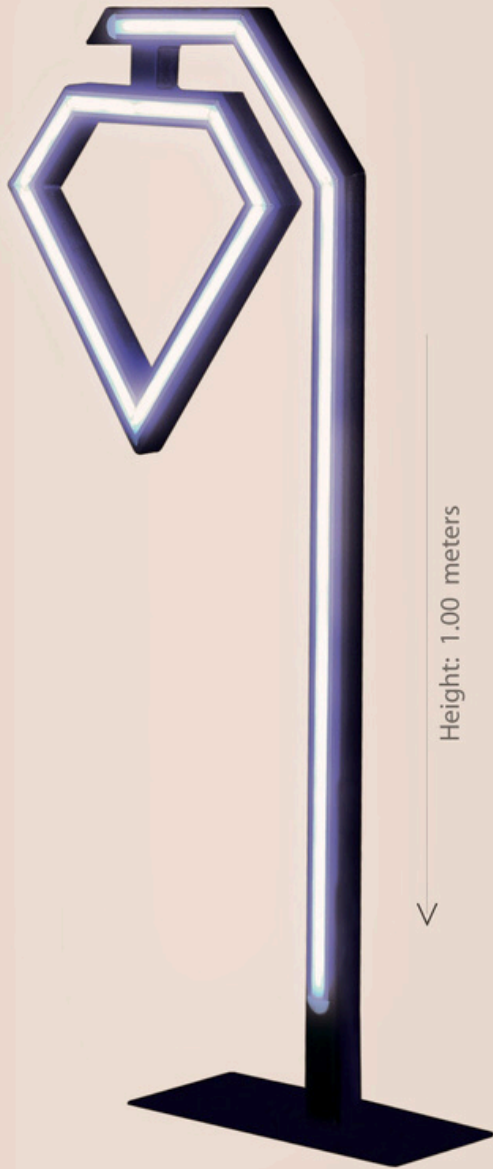

Intensity of illumination: 29W
Current intensity: 220V
ip Rating: ip65
Guarantee: 1 year

[01014074000](tel:01014074000)

EITahra Mall, Street 34, 1st District, Elsheikh Zayed, GIZA

CATEGORY 2 (1:2 METERS)