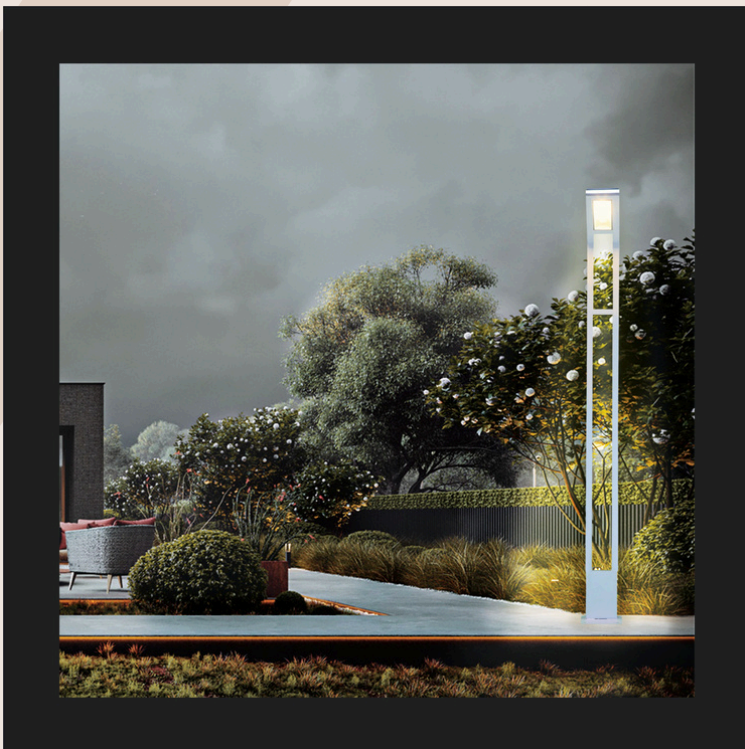

CATEGORY 1 (2:3 METERS)

III Model: 2

Input voltage: 160-250v AC
Frequency: 50/60 HZ
PWR S: LED
PF: 0.97

Led type: 2835 SMD
Color temperature:
3000K-6000K-7000K-4000K
Height: 2.50 meters
Color: 7035

Intensity of illumination: 137W
Current intensity: 220V
ip Rating: ip65
Guarantee: 1 year

[01014074000](tel:01014074000)

EITahra Mall, Street 34, 1st District, Elsheikh Zayed, GIZA