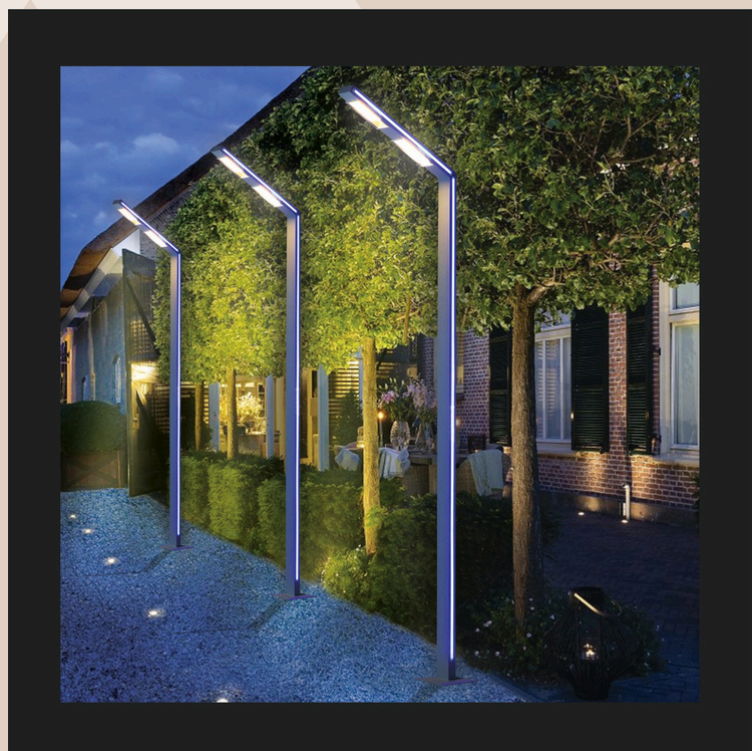

III Model: 20

Input voltage: 160-250v AC
Frequency: 50/60 HZ
PWR S: LED
PF: 0.97

Led type: 2835 SMD
Color temperature:
3000K-6000K-7000K-4000K
Height: 3 meter
Color: 7048

Intensity of illumination: 208w
Current intensity: 220V
ip Rating: ip65
Guarantee: 1 year