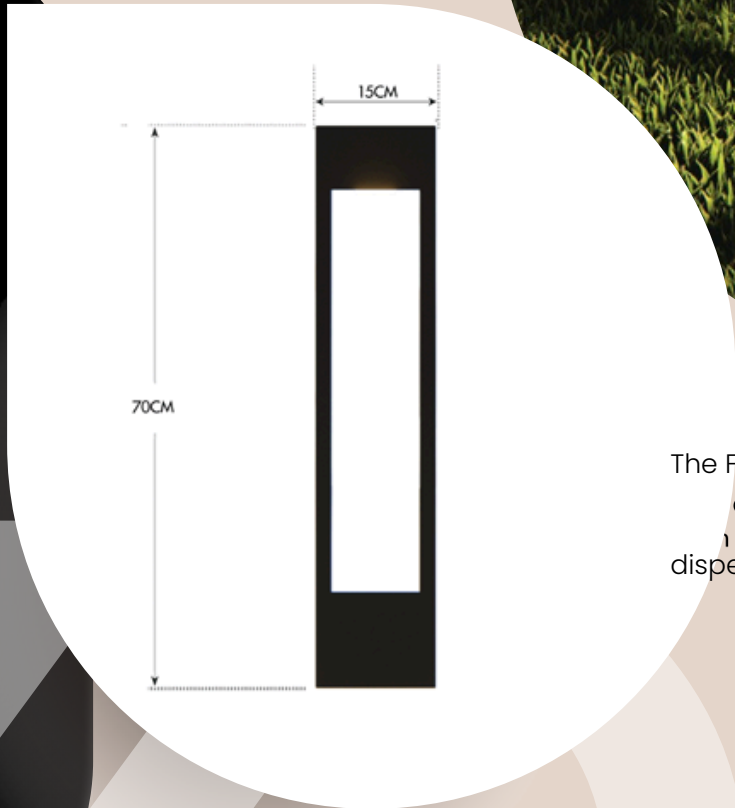

The AQ.UA ITS lighting pole is designed with practical dimensions of 10 x 10 x 60 CM, offering a sturdy yet slim profile that fits in diverse spaces. Its 60 CM height provides optimal light dispersion for outdoor settings.

# RE.C T

The RE.CT ITS lighting pole boasts a sleek and modern design, making it a perfect fit for contemporary urban environments. Made with precision, this pole is made from high-grade aluminum.

The RW.CT ITS lighting pole is designed with practical dimensions of 18\*8\*70 CM , offering a sturdy yet slim profile that fits in diverse spaces. Its 70 CM height provides optimal light dispersion for outdoor settings.

# FO.RO

The FO.RO ITS lighting pole boasts a sleek and modern design, making it a perfect fit for contemporary urban environments. Made with precision, this pole is made from high-grade aluminum.

The FO.RO ITS lighting pole is designed with practical dimensions of 15\*15\*70 CM, offering a sturdy yet slim profile that fits in diverse spaces. Its 70 CM height provides optimal light dispersion for outdoor settings.