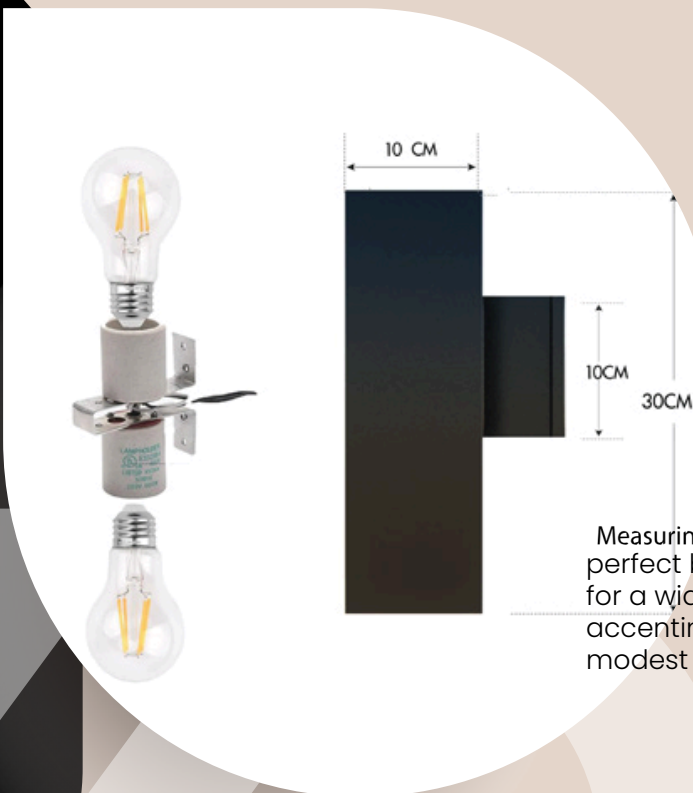

Crafted from high-quality aluminum, the fixture not only looks stylish but also embodies strength and durability.

Measuring 10 x 10 x 35 cm, the ERA ITS wall fixture delivers a perfect blend of form and function. Its compact size makes it ideal for a wide range of applications, from illuminating walkways to accenting architectural details on building facades. Despite its modest dimensions.

Crafted from high-quality aluminum, the fixture not only looks stylish but also embodies strength and durability.

Measuring 10 x 10 x 30 cm, the TO.FO ITS wall fixture delivers a perfect blend of form and function. Its compact size makes it ideal for a wide range of applications, from illuminating walkways to accenting architectural details on building facades. Despite its modest dimensions.

# YO.RO

The YO.RO ITS wall fixture exudes a minimalist yet sophisticated aesthetic, perfect for modern architectural spaces. Its sharp, angular design combines elegance with simplicity, making it a standout piece on any exterior or interior wall. Crafted from high-quality aluminum, the fixture not only looks stylish but also embodies strength and durability.

Measuring 10 x 10 x 30 cm, the YO.RO ITS wall fixture delivers a perfect blend of form and function. Its compact size makes it ideal for a wide range of applications, from illuminating walkways to accenting architectural details on building facades. Despite its modest dimensions.