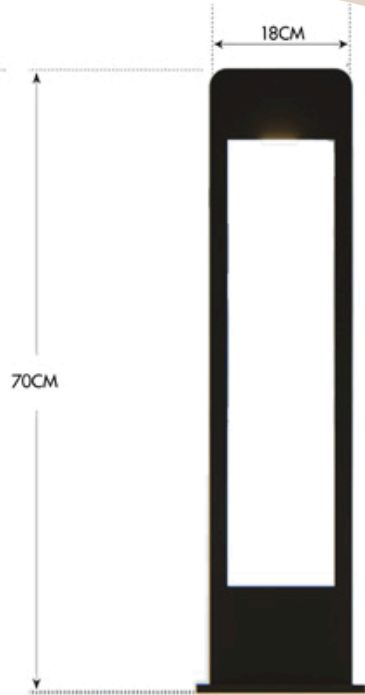

## COLORS

BLACK

GRAY

• • • •  
• • • •  
• • • •  
• • • •

The YO.SO ITS lighting pole is designed with practical dimensions of 10 x 10 x 60 CM, offering a sturdy yet slim profile that fits in diverse spaces. Its 60CM height provides optimal light dispersion for outdoor settings.

# LO.KA

The LO.KA ITS lighting pole boasts a sleek and modern design, making it a perfect fit for contemporary urban environments. Made with precision, this pole is made from high-grade aluminum.

The LO.KA ITS lighting pole is designed with practical dimensions of 10 x 10 x 60 CM , offering a sturdy yet slim profile that fits in diverse spaces. Its 60CM height provides optimal light dispersion for outdoor settings.

# RE.C T

The RE.CT ITS lighting pole boasts a sleek and modern design, making it a perfect fit for contemporary urban environments. Made with precision, this pole is made from high-grade aluminum.

The RW.CT ITS lighting pole is designed with practical dimensions of 18\*8\*70 CM , offering a sturdy yet slim profile that fits in diverse spaces. Its 70 CM height provides optimal light dispersion for outdoor settings.

# FO.RO

The FO.RO ITS lighting pole boasts a sleek and modern design, making it a perfect fit for contemporary urban environments. Made with precision, this pole is made from high-grade aluminum.

The FO.RO ITS lighting pole is designed with practical dimensions of 15\*15\*70 CM, offering a sturdy yet slim profile that fits in diverse spaces. Its 70 CM height provides optimal light dispersion for outdoor settings.