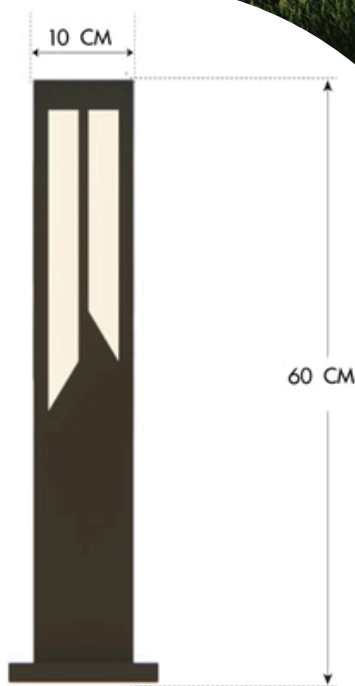

The AQ.UA ITS lighting pole is designed with practical dimensions of 10 x 10 x 60 CM, offering a sturdy yet slim profile that fits in diverse spaces. Its 60 CM height provides optimal light dispersion for outdoor settings.