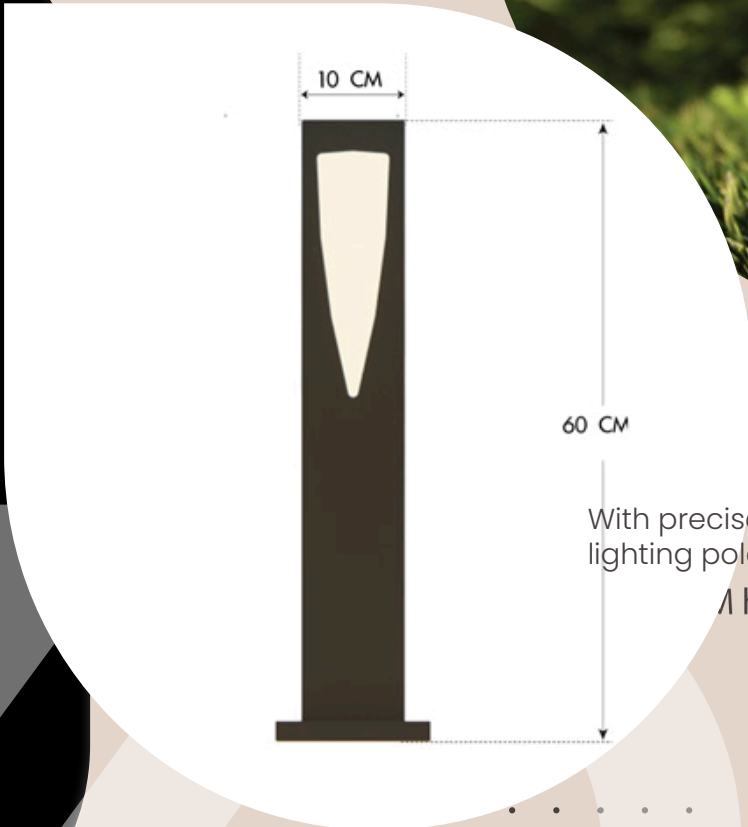

The AQ.UA ITS lighting pole is designed with practical dimensions of 10 x 10 x 60 CM, offering a sturdy yet slim profile that fits in diverse spaces. Its 60 CM height provides optimal light dispersion for outdoor settings.

# TE.RA

The TE.RA ITS lighting pole stands as a modern symbol of elegance and functionality, merging aesthetic appeal with urban practicality. Its sleek and refined structure, with clean lines and a contemporary feel, is designed to elevate the ambiance of any outdoor space.

With precise dimensions of 10 x 10 x 60 CM, the TE.RA ITS lighting pole strikes a balance between strength and subtlety. Its 60 CM height offers a commanding presence.

Built for endurance, the TE.RA ITS lighting pole is designed to thrive in harsh environments, from heavy rainstorms to sweltering heat. The rust-resistant aluminum ensures the pole remains untarnished,