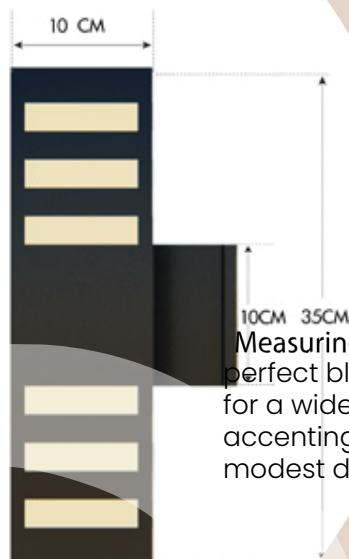

# AL.FA

The ALFA ITS lighting pole boasts a sleek and modern design, making it a perfect fit for contemporary urban environments. Made with precision, this pole is made from high-grade aluminum.

The ALFA ITS lighting pole is designed with practical dimensions of 20\*8\*70 CM, offering a sturdy yet slim profile that fits in diverse spaces. Its 70 CM height provides optimal light dispersion for outdoor settings.

Crafted from high-quality aluminum, the fixture not only looks stylish but also embodies strength and durability.

Measuring 10 x 10 x 35 cm, the ERA ITS wall fixture delivers a perfect blend of form and function. Its compact size makes it ideal for a wide range of applications, from illuminating walkways to accenting architectural details on building facades. Despite its modest dimensions.