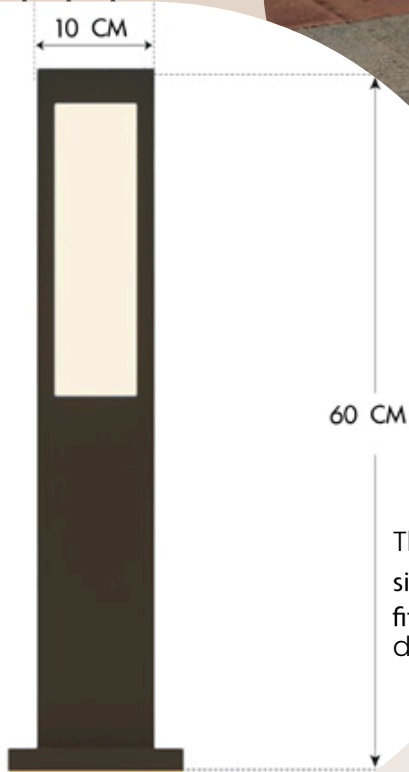

YO.SO

The YO.SO ITS lighting pole boasts a sleek and modern design, making it a perfect fit for contemporary urban environments. Made with precision, this pole is made from high-grade aluminum.

• • • •

• • • • •
• • • • •
• • • • •
• • • • •

Built to withstand harsh weather conditions, the YO.SO ITS lighting pole is designed with longevity in mind. Its aluminum construction ensures durability while being impervious to rust and deterioration from moisture exposure.

COLORS

BLACK

GRAY