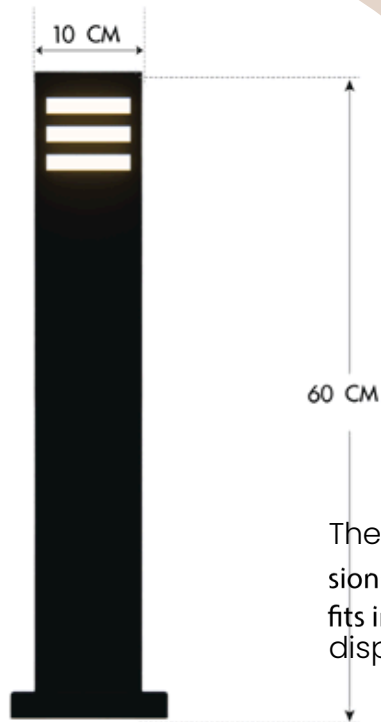

With precise dimensions of 10 x 10 x 60 CM, the TE.RA ITS lighting pole strikes a balance between strength and subtlety. Its 60 CM height offers a commanding presence.

Built for endurance, the TE.RA ITS lighting pole is designed to thrive in harsh environments, from heavy rainstorms to sweltering heat. The rust-resistant aluminum ensures the pole remains untarnished,

## COLORS

BLACK

GRAY

• • • •  
• • • •  
• • • •  
• • • •

The YO.SO ITS lighting pole is designed with practical dimensions of 10 x 10 x 60 CM, offering a sturdy yet slim profile that fits in diverse spaces. Its 60CM height provides optimal light dispersion for outdoor settings.

# LO.KA

The LO.KA ITS lighting pole boasts a sleek and modern design, making it a perfect fit for contemporary urban environments. Made with precision, this pole is made from high-grade aluminum.

The LO.KA ITS lighting pole is designed with practical dimensions of 10 x 10 x 60 CM , offering a sturdy yet slim profile that fits in diverse spaces. Its 60CM height provides optimal light dispersion for outdoor settings.

# RE.C T

The RE.CT ITS lighting pole boasts a sleek and modern design, making it a perfect fit for contemporary urban environments. Made with precision, this pole is made from high-grade aluminum.

The RW.CT ITS lighting pole is designed with practical dimensions of 18\*8\*70 CM , offering a sturdy yet slim profile that fits in diverse spaces. Its 70 CM height provides optimal light dispersion for outdoor settings.